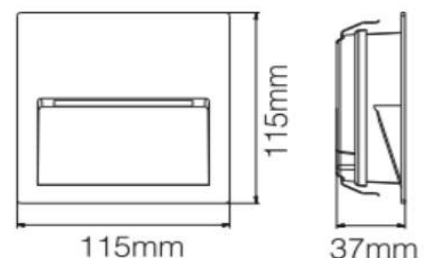

L=115mm
W=115mm
H=37mm

Frame

Aluminum die cast

Color Tempertaure

4000K

Power

4W

Total Luminous Flux

Surface

Beam angle

70°

Optics

Clear glass diffuser

Dimming

NON-Dimmable

Operating Voltage

AC220-240V

Standard Lifetime

L70 minimum at 50,000
burning hours

Dimension diagram

Remarks:-

Address: Plot #7 Saroorpur-Nangla Industrial Area,Ballabgarh-Sohna Road,Faridabad-121005

Email: info@sovitron.com